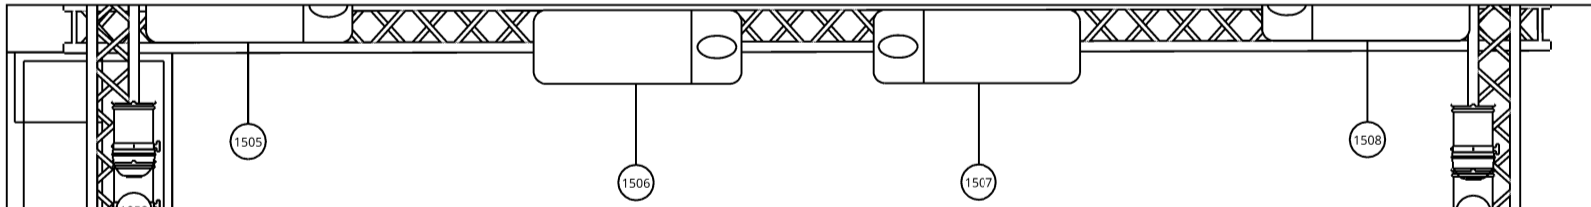

Symbol key

- |   |  |   |
|---|--|---|
|  Robin SilverScan (16) |  Robin Actor 3 (6) |  Robin LEDBeam 350 (8) |
|  HPZ 112 D (8)         |  310 HPC (4)       |  Robin T1 Profile (8)  |
|  Robin 300 LEDWash (8) |  ATMe (1)          |  Atomic 3000 (2)       |

Project  
Doornroosje  
Project location  
Purple Stage  
Drawing author  
Robbie van Reen