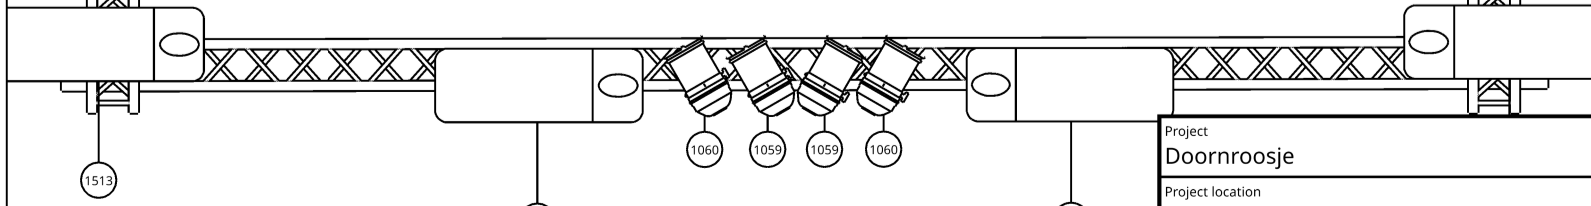

Symbol key

- |   |  |   |
|---|--|---|
|  Robin SilverScan (16) |  Robin Actor 3 (6) |  Robin LEDBeam 350 (8) |
|  HPZ 112 D (8)         |  310 HPC (4)       |  Robin T1 Profile (8)  |
|  Robin 300 LEDWash (8) |  ATMe (1)          |  Atomic 3000 (2)       |