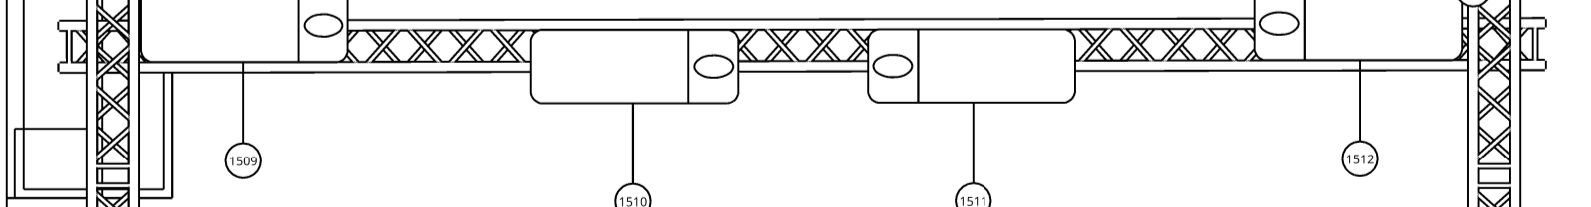

Symbol key

- |   |  |   |
|---|--|---|
|  Robin SilverScan (16) |  Robin Actor 3 (6) |  Robin LEDBeam 350 (8) |
|  HPZ 112 D (8)         |  310 HPC (4)       |  Robin T1 Profile (8)  |
|  Robin 300 LEDWash (8) |  ATMe (1)          |  Atomic 3000 (2)       |

Project  
Doornroosje  
Project location  
Purple Stage  
Drawing author  
Robbie van Reen