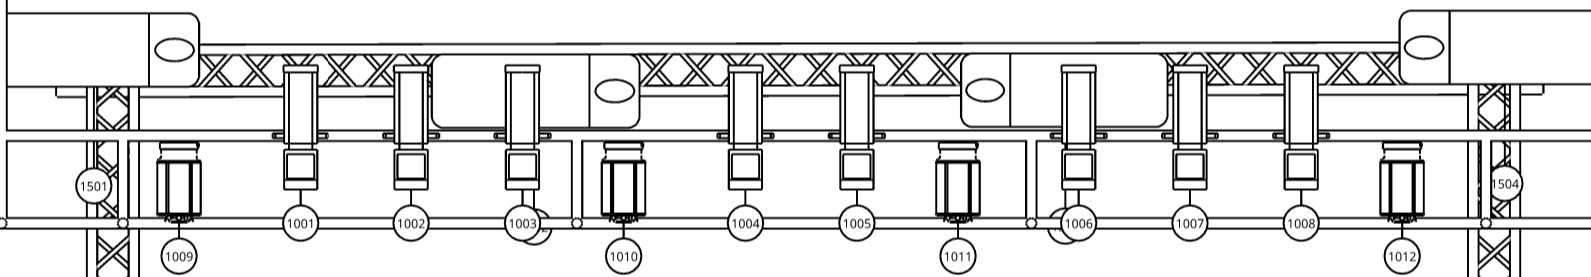

Symbol key

- |   |  |   |
|---|--|---|
|  Robin SilverScan (16) |  Robin Actor 3 (6) |  Robin LEDBeam 350 (8) |
|  HPZ 112 D (8)         |  310 HPC (4)       |  Robin T1 Profile (8)  |
|  Robin 300 LEDWash (8) |  ATMe (1)          |  Atomic 3000 (2)       |